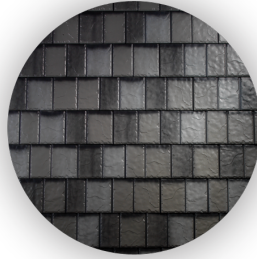

## ArrowLine™ SLATE BLENDED COLORS

Stone\*

Charcoal Gray\*

Classic Red\*

**Note:** All colors shown are as accurate as possible. Refer to actual color chip samples before making your final color choice.

\* Colors meet or exceed EnergyStar performance standards