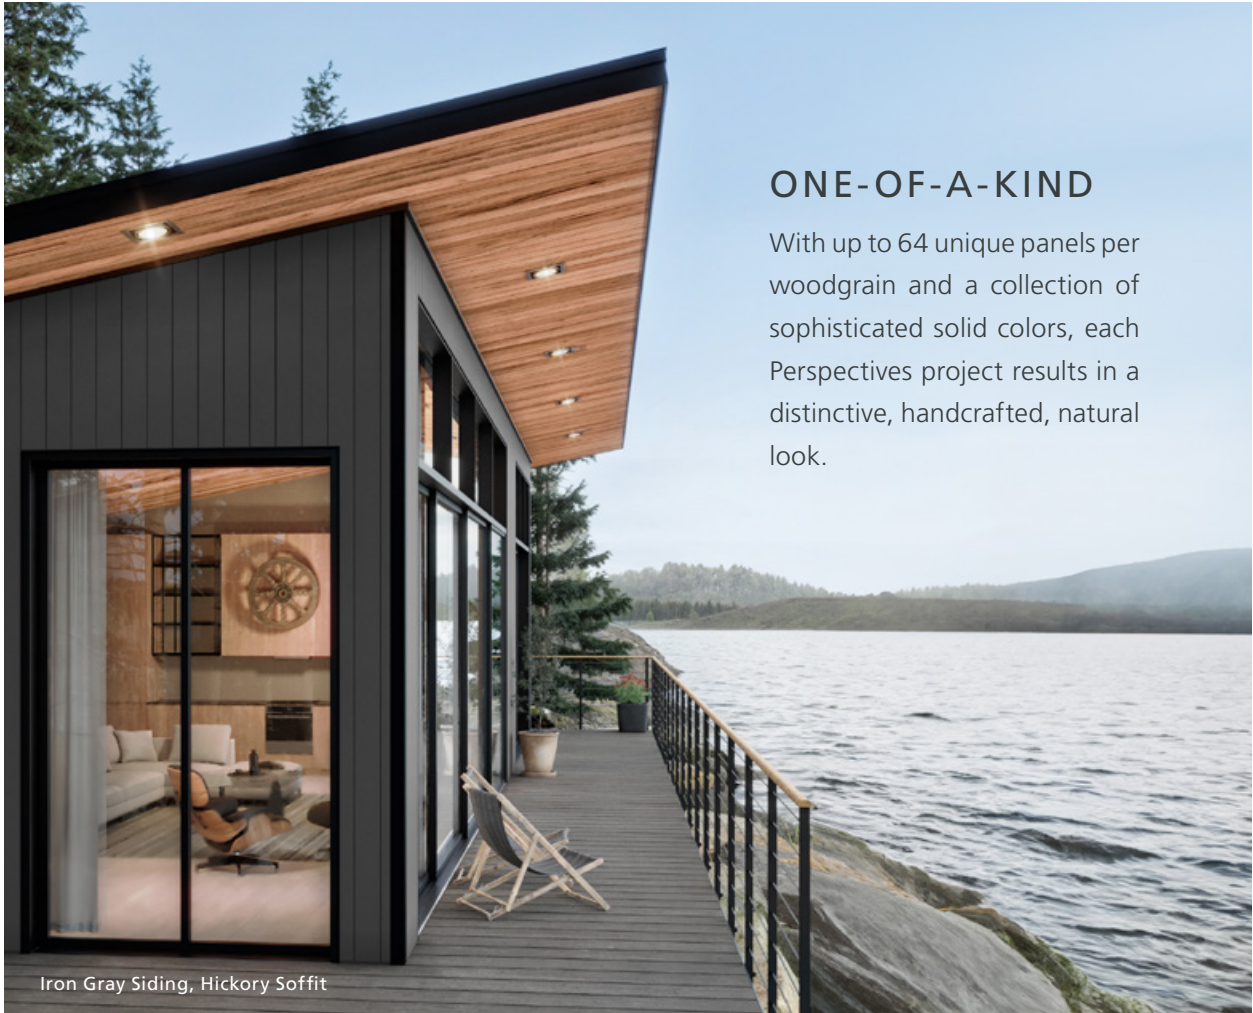

ONE-OF-A-KIND

With up to 64 unique panels per woodgrain and a collection of sophisticated solid colors, each Perspectives project results in a distinctive, handcrafted, natural look.

Iron Gray Siding, Hickory Soffit